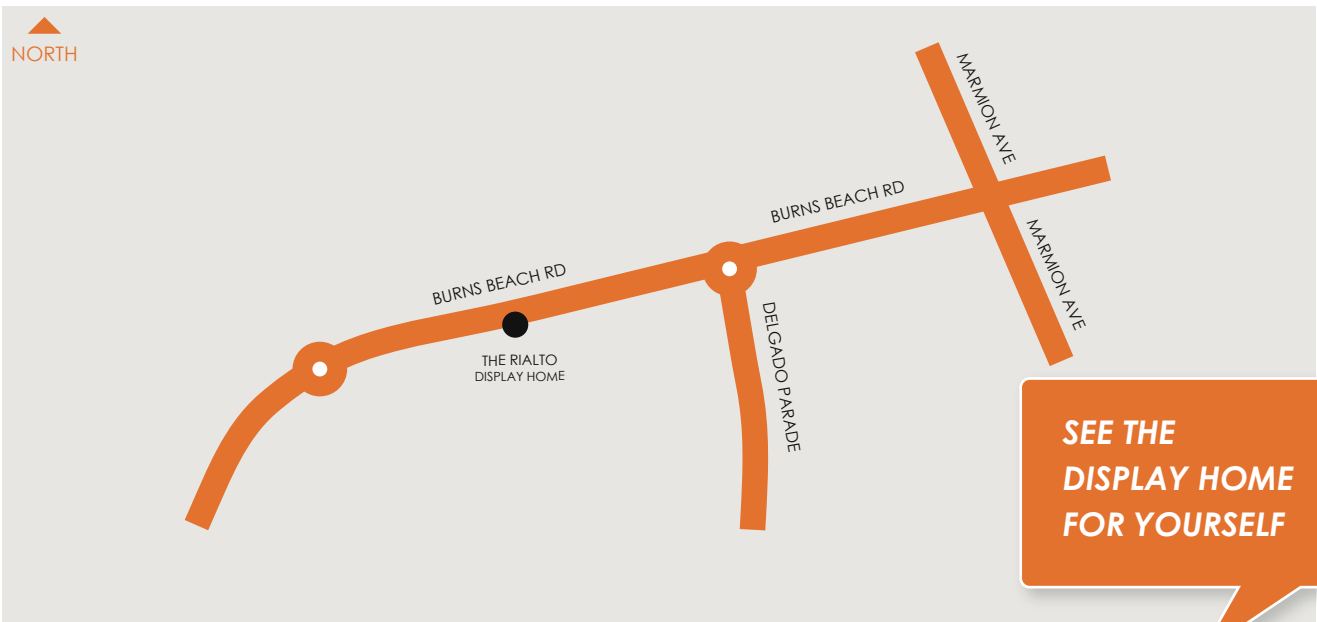

BURNS BEACH RD . ILUKA

OPENING TIMES : SAT, SUN & PUBLIC HOLIDAYS 1- 5 PM MON & WED 2 - 5 PM

donrussellhomes.com.au

**DON RUSSELL
HOMES**