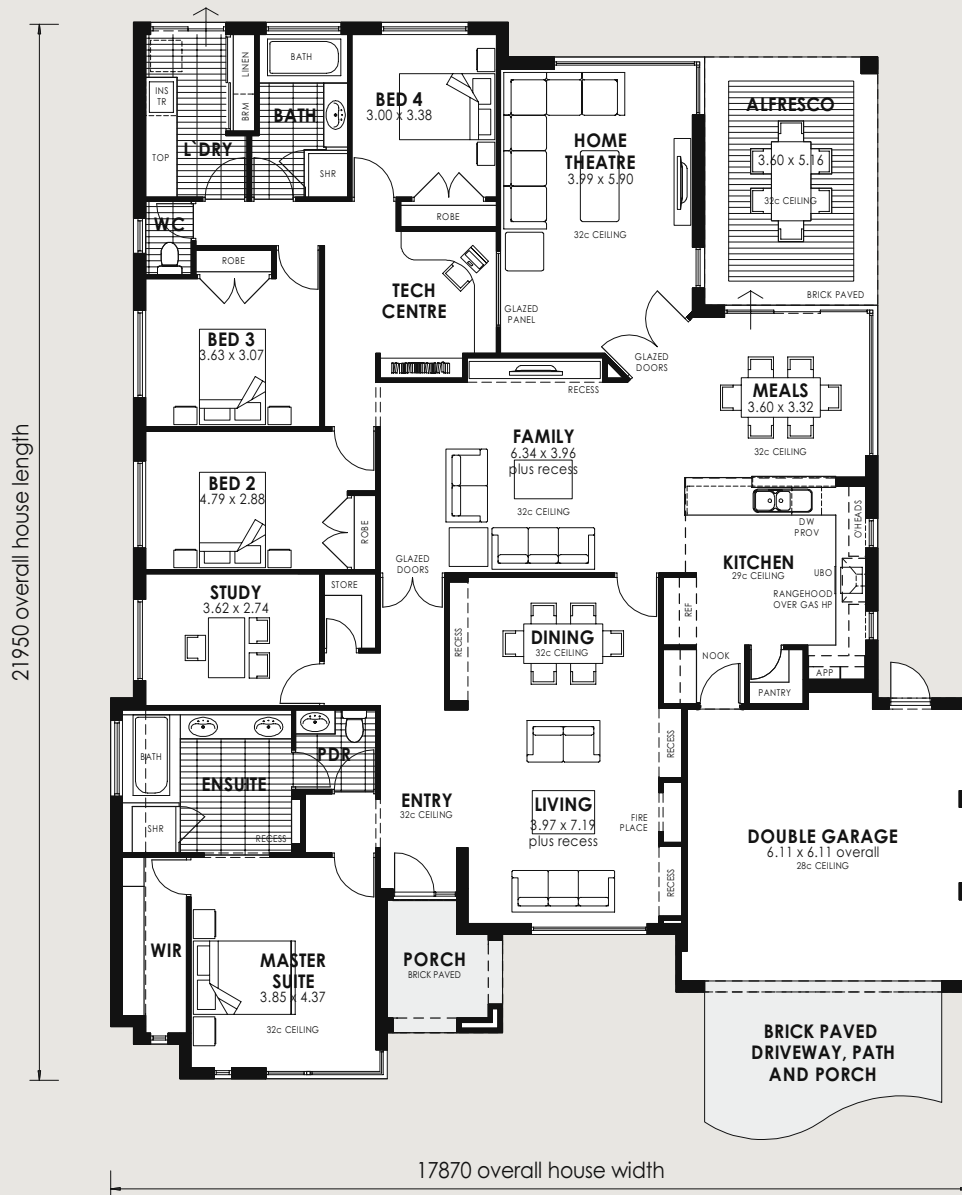

# THE RIALTO

DISPLAY HOME

BURNS BEACH RD . ILUKA

BEDROOMS	4
BATHROOMS	2
POWDER ROOMS	1
LIVING AREA	267.47m <sup>2</sup>
UPPER FLOOR	0
PORCH	5.94m <sup>2</sup>
GARAGE	35.81m <sup>2</sup>
ALFRESCO	18.58m <sup>2</sup>
BALCONY	0
<b>TOTAL</b>	<b>327.80m<sup>2</sup></b>

DRAWING NOT TO SCALE

## ALTERNATIVE ELEVATIONS

Don Russell Homes provide alternative elevation options that can be incorporated into the Rialto design.

The Rialto Classic

The Madison Style Elevation

Learn direct, a little more about  
The Rialto Home's unique features.