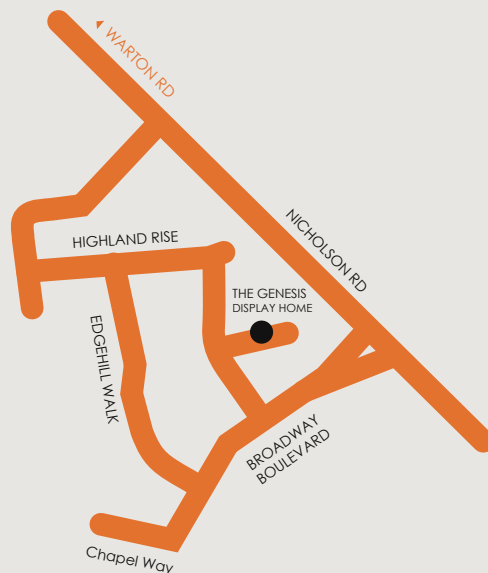

**SEE THE
DISPLAY HOME
FOR YOURSELF**

ISLA PLACE . PIARA WATERS

OPENING TIMES : SAT, SUN & PUBLIC HOLIDAYS 1- 5 PM MON & WED 2 - 5 PM

donrussellhomes.com.au

**DON RUSSELL
HOMES**